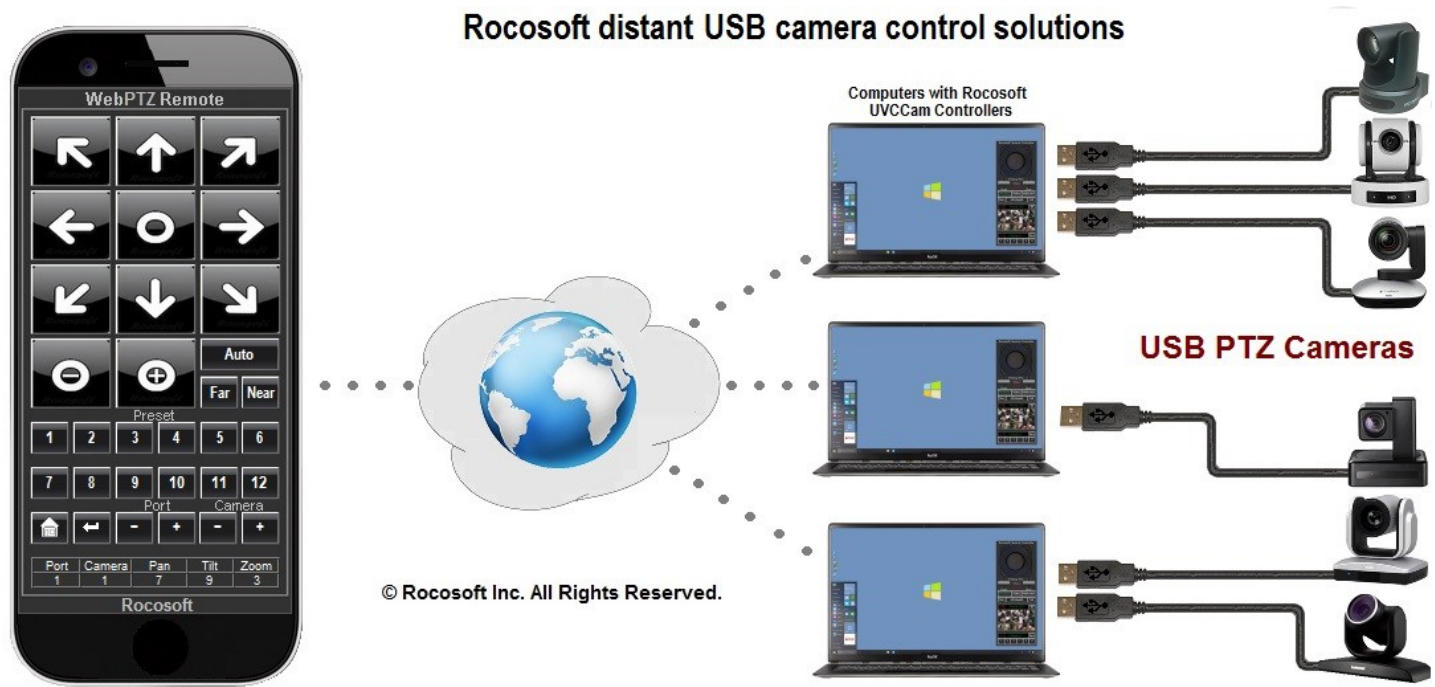

Additional Control Tools.

Shown on the Main Panel in the Tools Section. Cycle through by pressing the Tools button

42. Direct Absolute Camera Control

51. PTZF Speed Slider

Pan-Tilt-Zoom-Focus Speed with Button Control

Rocosoft UVCCam - USB Port UVC PTZ Camera Controller. LP Mode

Main Panel

- 1. Pan/Tilt Buttons**
Directional Camera Control Buttons
- 2. Focus Buttons**
Focus Near, Far, Auto
- 3. Zoom Buttons**
Zoom In/Out
- 6. Keyboard Shortcuts**
Select for camera control using keyboard shortcuts
- 8. Directional Control Button**
Select for camera control using Directional Buttons
- 10. UVC Camera Management Section**
Name cameras, Switch Cameras
- 11. Minimize Button**
Minimize program to the task bar
- 12. Configuration Button**
Open Configuration Panel
- 13. Control Tools Button**
Cycle Control Tools 21- 41- 42- 27
- 21. USB Video Monitor**
Shows live video from USB Video Input , captures images, and adds extra controls for supported UVC Video Cameras
- 27. Web Control**
Control Cameras from any device with a Web Browser
- 39. Start with Windows Button**
The program will start with Windows after restart if the Windows logo is green.
- 41. Speed Control**
Relative Speed Control Settings
- 42. Direct Absolute Camera Control**
- 51. PTZF Speed Slider**
Pan-Tilt-Zoom-Focus Speed with Button Control

Additional Control Tools.
Shown on the Main Panel in the Tools Section. Cycle through by pressing the Tools button

Far-End Camera Control

- Far-end camera control from a web browser of any mobile device over any LAN, WAN, and Wi-Fi network.
 - Switch ports. Switch between cameras. Control pan, tilt, zoom, and focus. Call presets.
- Works with iPhones, iPads, Android phones and tablets, Windows phones and tablets, Google phones and tablets, and all other mobile devices with a web browser
 - Supports all web browsers such as Internet Explorer, Google Chrome, Safari, etc.