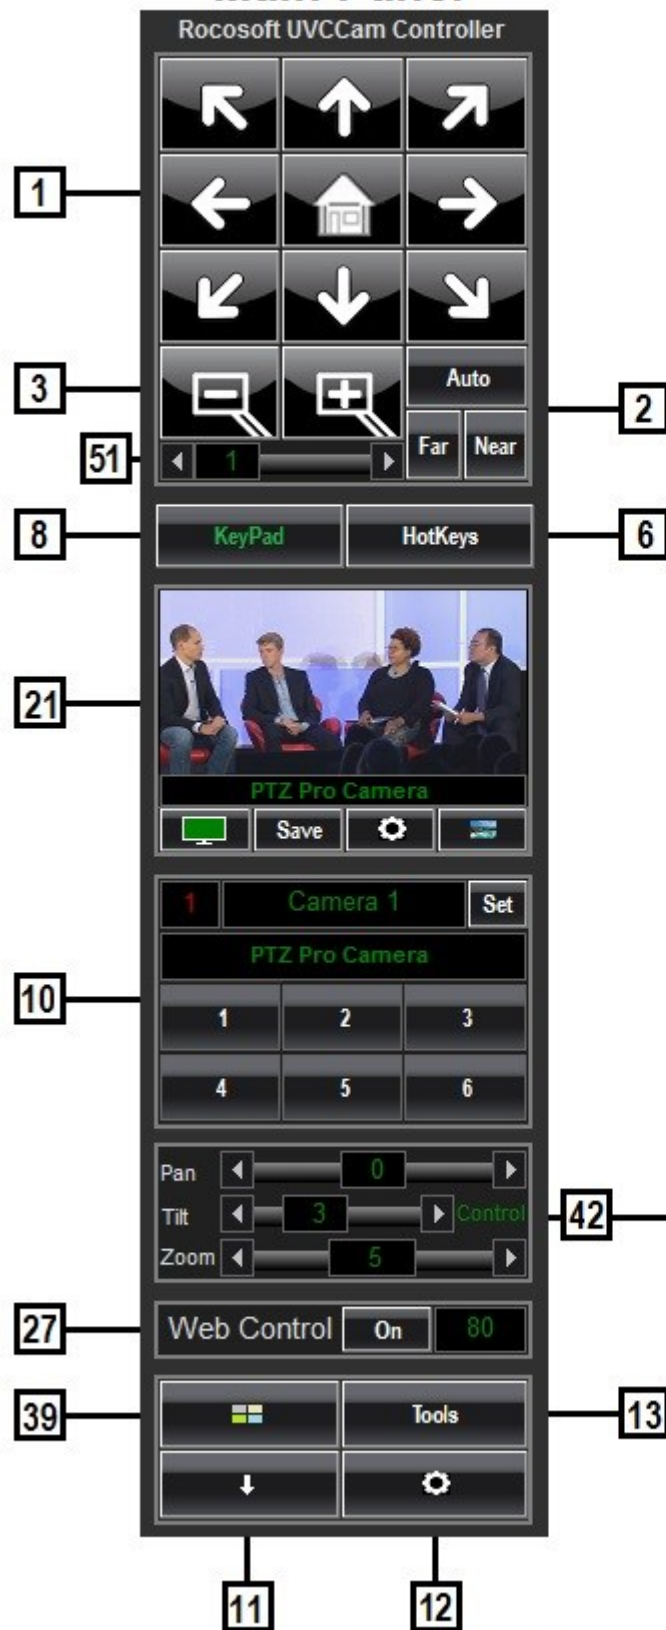

Works with UVC cameras that use both—Relative and Absolute control.

Control your cameras locally or from any device with a web browser over a LAN, WAN or Wi-Fi Network.

KEY FEATURES

- Camera control over the same with video USB cable—no extra cables needed
- Connect and control multiple UVC USB cameras from one PC
- Easy camera switching
- Pan, Tilt, Zoom, and Focus camera control with directional buttons.
- WebRemote - far-end camera control from a web browser of any computer or smartphone
- Convenient keyboard shortcuts for main control functions
- Video Monitor for quick camera view
- Start with Windows
- Minimize to the task bar
- Works on any Windows based computer and offers two modes - PC and LP
- Works on any Windows based Live Production system in both LP and PC modes
- Works on any touch screen device
- Touch screen friendly

Software

Operating Systems	Windows 10, Windows 8.1, Windows 8, and Windows 7
Installation Size	5 MB
Licensing	1 Computer per License

Main Controller

© Rocosoft Inc. All Rights Reserved.

The main remote control interface provides convenient pan, tilt, zoom, and focus controls, camera selection, keyboard shortcuts, and Far-End camera control from any device with a Web Browser

Rocosoft UVCCam USB PTZ Controller. PC Mode

Main Panel

1. Pan/Tilt Buttons

Directional Camera Control Buttons

2. Focus Buttons

Focus Near, Far, Auto

3. Zoom Buttons

Zoom In/Out

6. Keyboard Shortcuts Button

Select for camera control using keyboard shortcuts

8. Directional Control Button

Select for camera control using Directional Buttons

10. UVC Camera Management Section

Name cameras, Switch Cameras