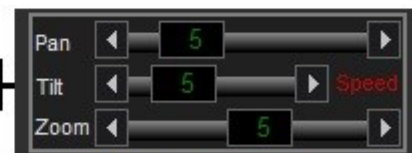

11. Minimize Button

Minimize program to the task bar

12. Configuration Button

Open Configuration Panel

13. Control Tools Button

Cycle Control Tools 42- 41- 27

21. USB Video Monitor

Shows live video from USB Video Input, captures images, and adds extra controls for supported UVC Video Cameras

27. Web Control

Control Cameras from any device with a Web Browser

39. Start with Windows

The program will start with Windows after restart if the Windows logo is green.

41. Speed Control

Relative Speed Control Settings

Additional Control Tools.

Shown on the Main Panel in the Tools Section. Cycle through by pressing the Tools button

42. Direct Absolute Camera Control

51. PTZF Speed Slider

Pan-Tilt-Zoom-Focus Speed with Button Control

Rocosoft UVCCam - USB Port UVC PTZ Camera Controller. LP Mode

Main Panel

- 1. Pan/Tilt Buttons**
Directional Camera Control Buttons
- 2. Focus Buttons**
Focus Near, Far, Auto
- 3. Zoom Buttons**
Zoom In/Out
- 6. Keyboard Shortcuts**
Select for camera control using keyboard shortcuts
- 8. Directional Control Button**
Select for camera control using Directional Buttons
- 10. UVC Camera Management Section**
Name cameras, Switch Cameras
- 11. Minimize Button**
Minimize program to the task bar
- 12. Configuration Button**
Open Configuration Panel
- 13. Control Tools Button**
Cycle Control Tools 21- 41- 42- 27
- 21. USB Video Monitor**
Shows live video from USB Video Input , captures images, and adds extra controls for supported UVC Video Cameras
- 27. Web Control**
Control Cameras from any device with a Web Browser
- 39. Start with Windows Button**
The program will start with Windows after restart if the Windows logo is green.
- 41. Speed Control**
Relative Speed Control Settings
- 42. Direct Absolute Camera Control**
- 51. PTZF Speed Slider**
Pan-Tilt-Zoom-Focus Speed with Button Control