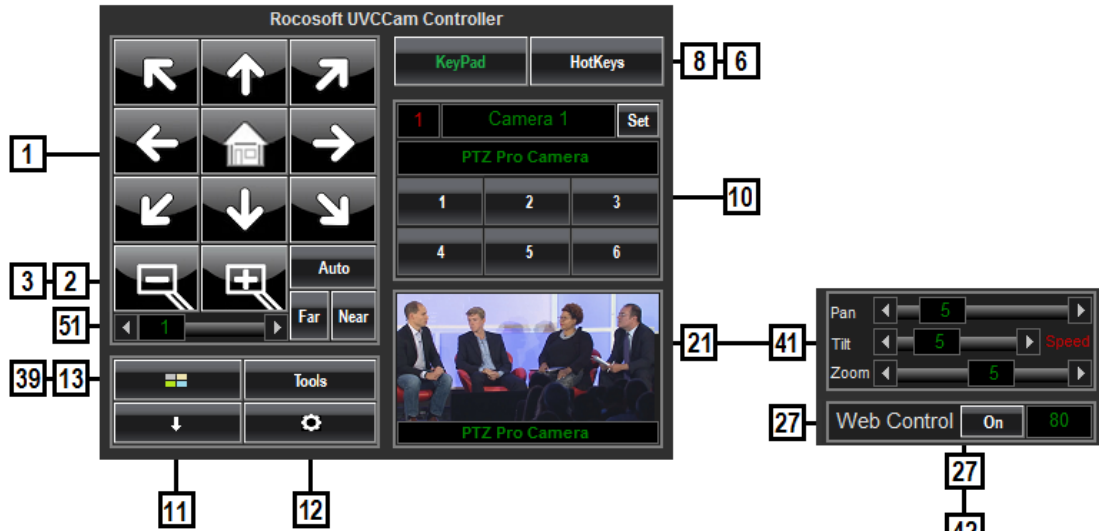

Additional Control Tools.

Shown on the Main Panel in the Tools Section. Cycle through by pressing the Tools button

42. Direct Absolute Camera Control

51. PTZF Speed Slider

Pan-Tilt-Zoom-Focus Speed with Button Control

Rocosoft UVCCam - USB Port UVC PTZ Camera Controller. LP Mode

Main Panel

- 1. Pan/Tilt Buttons**
Directional Camera Control Buttons
- 2. Focus Buttons**
Focus Near, Far, Auto
- 3. Zoom Buttons**
Zoom In/Out
- 6. Keyboard Shortcuts**
Select for camera control using keyboard shortcuts
- 8. Directional Control Button**
Select for camera control using Directional Buttons
- 10. UVC Camera Management Section**
Name cameras, Switch Cameras
- 11. Minimize Button**
Minimize program to the task bar
- 12. Configuration Button**
Open Configuration Panel
- 13. Control Tools Button**
Cycle Control Tools 21- 41- 42- 27
- 21. USB Video Monitor**
Shows live video from USB Video Input , captures images, and adds extra controls for supported UVC Video Cameras
- 27. Web Control**
Control Cameras from any device with a Web Browser
- 39. Start with Windows Button**
The program will start with Windows after restart if the Windows logo is green.
- 41. Speed Control**
Relative Speed Control Settings
- 42. Direct Absolute Camera Control**
- 51. PTZF Speed Slider**
Pan-Tilt-Zoom-Focus Speed with Button Control

Additional Control Tools.
Shown on the Main Panel in the Tools Section. Cycle through by pressing the Tools button

Far-End Camera Control

- Far-end camera control from a web browser of any mobile device over any LAN, WAN, and Wi-Fi network.
 - Switch ports. Switch between cameras. Control pan, tilt, zoom, and focus. Call presets.
- Works with iPhones, iPads, Android phones and tablets, Windows phones and tablets, Google phones and tablets, and all other mobile devices with a web browser
 - Supports all web browsers such as Internet Explorer, Google Chrome, Safari, etc.